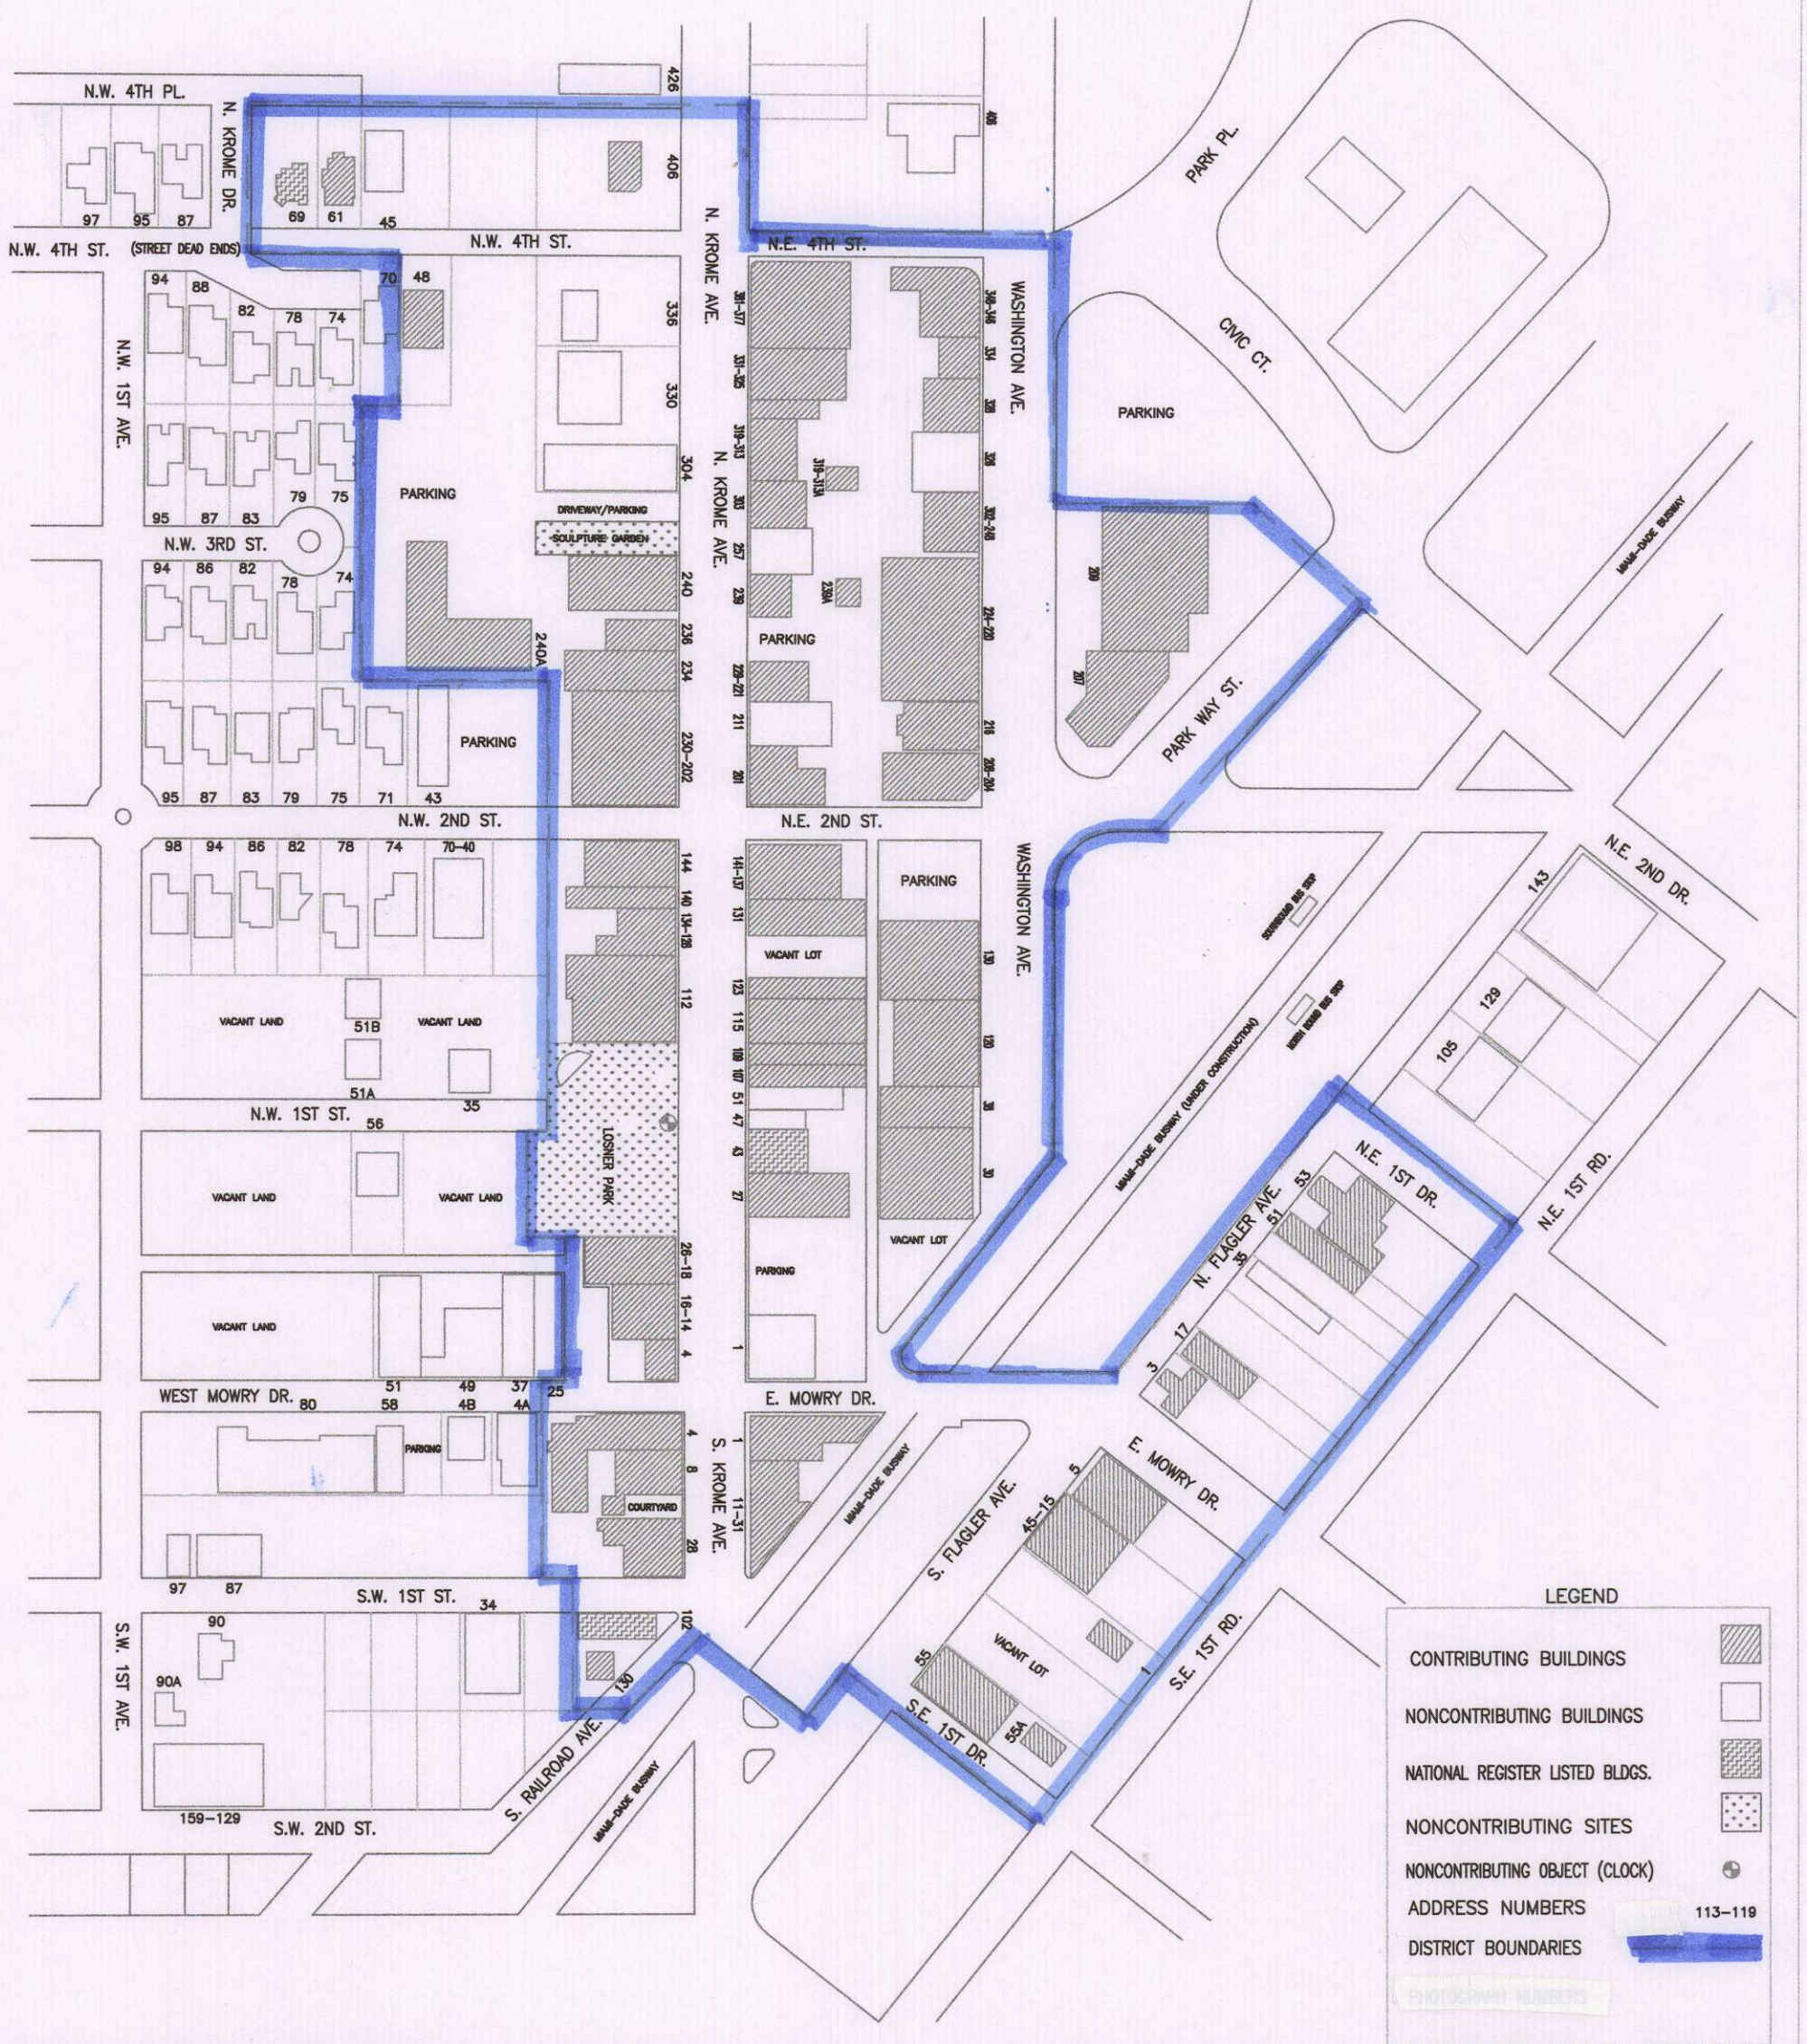

NOT TO SCALE

HOMESTEAD HISTORIC DOWNTOWN DISTRICT
HOMESTEAD (DADE COUNTY), FLORIDA

not to scale

ORIGINAL MAP BY:
 ROBERT BARNES & ASSOCIATES
 ARCHITECTURE AND PLANNING
 YVONNE KNOWLES, CHAIR
 HOMESTEAD MAIN STREET DESIGN COMMITTEE
 (305) 245-1645